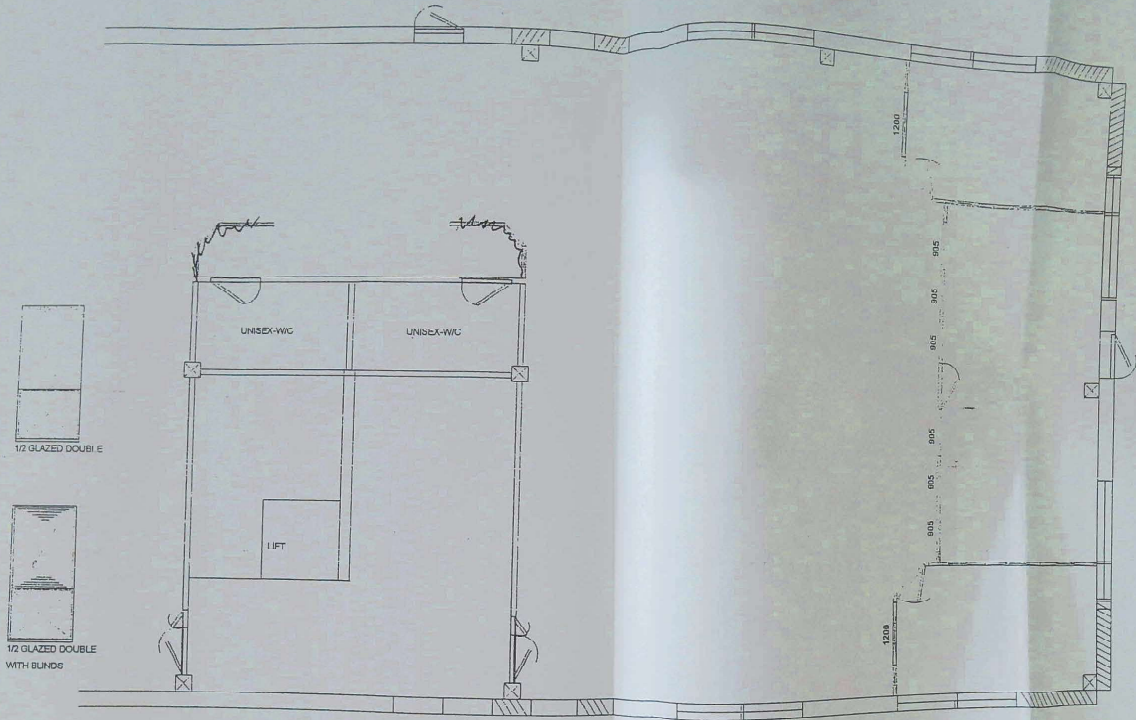

FIRST FLOOR

NEW SOLID PARTITIONING

PLYMOUTH INTERNATIONAL  
BUSINESS PARK PLOT C373

Drawing No	AFS	9652 A	Date	20/104
Panel Vinyl	NEWHIRET	N802	M4J0043	PARTITIONING
Framework Colour	RAL	WHITE		
Infill Colour		MAPLE		
Door - Solid Core		LOCKS		01278 788576
Door Furniture		CLEAR		
Glass		TR007		
Blinds				

FIRST FLOOR

PLYMOUTH INTERNATIONAL  
BUSINESS PARK PLOT C373

Drawing No	APS	9662	R	Date	20/1/04
Panel Vinyl	WALLPAPER	N602			
Framework Colour	RAL	M4J0043			
Infill Colour		WHITE			
Door Solid Core		MAPLE			
Door Furniture		LOCKS		01278 788576	
Glass		CLEAR			
BLINDS		TR0017			

NEW SOLID PARTITIONING