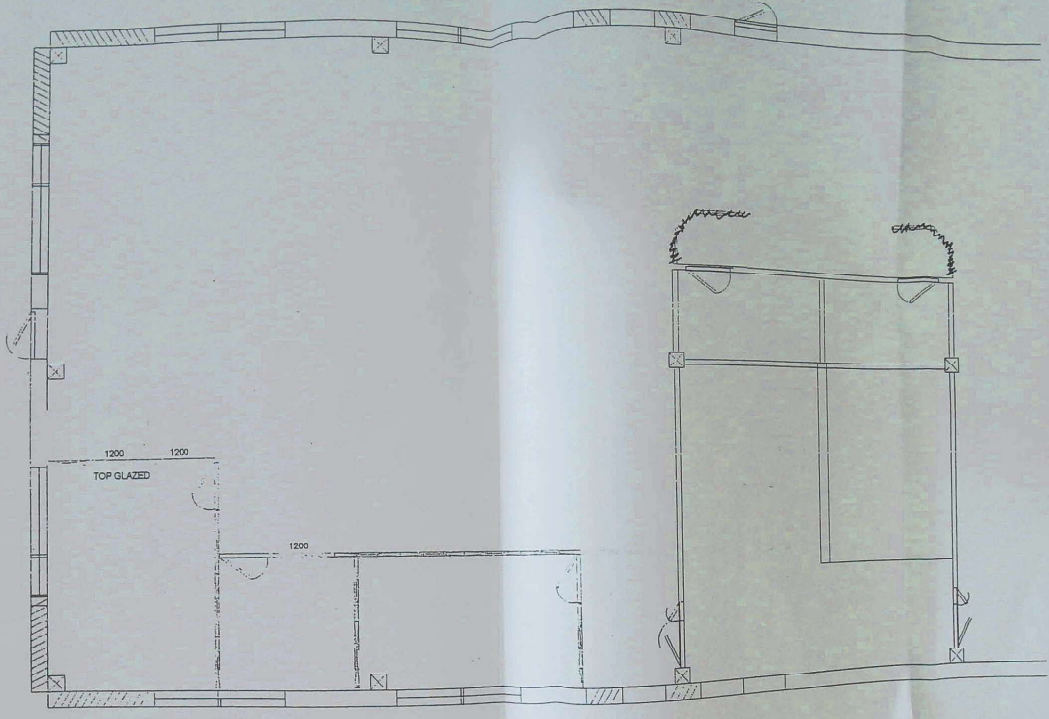

FIRST FLOOR

NEW SOLID PARTITIONING

PLYMOUTH INTERNATIONAL  
BUSINESS PARK PLOT C373

Drawing No	AFS	9652 A	Date	20/104
Panel Vinyl	NEWHIRET	N802	M4J0043	PARTITIONING
Framework Colour	RAL	WHITE		
Infill Colour		MAPLE		
Door - Solid Core		LOCKS		01278 788576
Door Furniture		CLEAR		
Glass		TR007		
Blinds				

FIRST FLOOR

PLYMOUTH INTERNATIONAL  
BUSINESS PARK PLOT C373

Drawing No	APS	9662	R	Date	20/1/04
Panel Vinyl	WALLPAPER	N602			
Framework Colour	RAL	M4J0043			
Infill Colour		WHITE			
Door Solid Core		MAPLE			
Door Furniture		LOCKS		01278 788576	
Glass		CLEAR			
BLINDS		TR0017			

NEW SOLID PARTITIONING